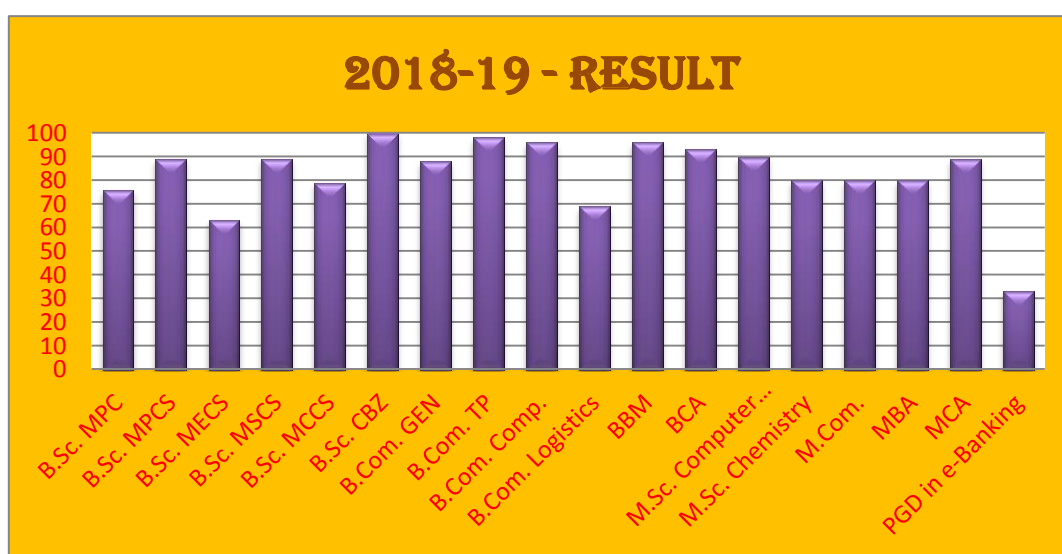

## 2018-19 RESULT

| Program Code | Program Name           | Number of students appeared | Number of students passed | Percentage |
|--------------|------------------------|-----------------------------|---------------------------|------------|
| U1           | B.SC (MPC)             | 37                          | 28                        | 76         |
| U4           | B.SC (MPCS)            | 44                          | 39                        | 89         |
| U8           | B.SC (MECS)            | 48                          | 30                        | 63         |
| U10          | B.SC (MSCS)            | 85                          | 76                        | 89         |
| U12          | B.SC (MCCS)            | 48                          | 38                        | 79         |
| U2           | B.SC (CBZ)             | 31                          | 31                        | 100        |
| U3           | B.COM (GENERAL)        | 56                          | 49                        | 88         |
| U5           | B.COM (TP)             | 65                          | 64                        | 98         |
| U6           | B.COM (COMPUTERS)      | 73                          | 71                        | 97         |
| U11          | B.COM (LOGISTICS)      | 29                          | 20                        | 69         |
| U9           | BBA                    | 47                          | 45                        | 96         |
| U7           | BCA                    | 73                          | 68                        | 93         |
| P1           | M.Sc. Computer Science | 21                          | 19                        | 90         |
| P4           | M.Sc. Chemistry        | 20                          | 16                        | 80         |
| P2           | M.Com.                 | 25                          | 20                        | 80         |
| P3           | MBA                    | 118                         | 96                        | 81         |
| P5           | MCA                    | 19                          | 17                        | 89         |
| PGD1         | PGD in e-Banking       | 3                           | 1                         | 33         |